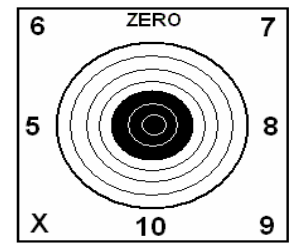

1	2	3	4	5	6	7	8	9	10

TRANSPOSE ABOVE TO HERE...	X	10	9	8	7	6	5	TOTAL SCORE

200m SITTING - RAPID FIRE

X	10	9	8	7	6	5	TOTAL SCORE

Scorer (print):

Shooter (sign):

Rifle Spec:

HIGH POWER SERVICE RIFLE
INT MATCH COURSE - 200 Slow & 200 Rapid