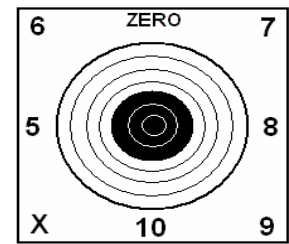

X	10	9	8	7	6	5	TOTAL SCORE

Scorer (print):

Shooter (sign):

Rifle Spec:

HIGH POWER SERVICE RIFLE
INT MATCH COURSE - 200 Slow & 200 Rapid

Shooter: (print)

Date:

200m STANDING - SLOW FIRE

1	2	3	4	5	6	7	8	9	10

TRANSPOSE ABOVE TO HERE...	X	10	9	8	7	6	5	TOTAL SCORE

200m SITTING - RAPID FIRE

X	10	9	8	7	6	5	TOTAL SCORE

Scorer (print):

Shooter (sign):

Rifle Spec:

HIGH POWER SERVICE RIFLE
INT MATCH COURSE - 200 Slow & 200 Rapid