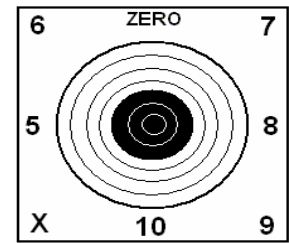

Rifle Spec:

HIGH POWER SERVICE RIFLE
INT MATCH COURSE - 200 Slow & 200 Rapid

Shooter: (print)

Date:

200m STANDING - SLOW FIRE

1	2	3	4	5	6	7	8	9	10

TRANSPOSE ABOVE TO HERE...	X	10	9	8	7	6	5	TOTAL SCORE

200m SITTING - RAPID FIRE

X	10	9	8	7	6	5	TOTAL SCORE

Scorer (print):

Shooter (sign):

Rifle Spec:

HIGH POWER SERVICE RIFLE
INT MATCH COURSE - 200 Slow & 200 Rapid

Shooter: (print)

Date:

200m STANDING - SLOW FIRE